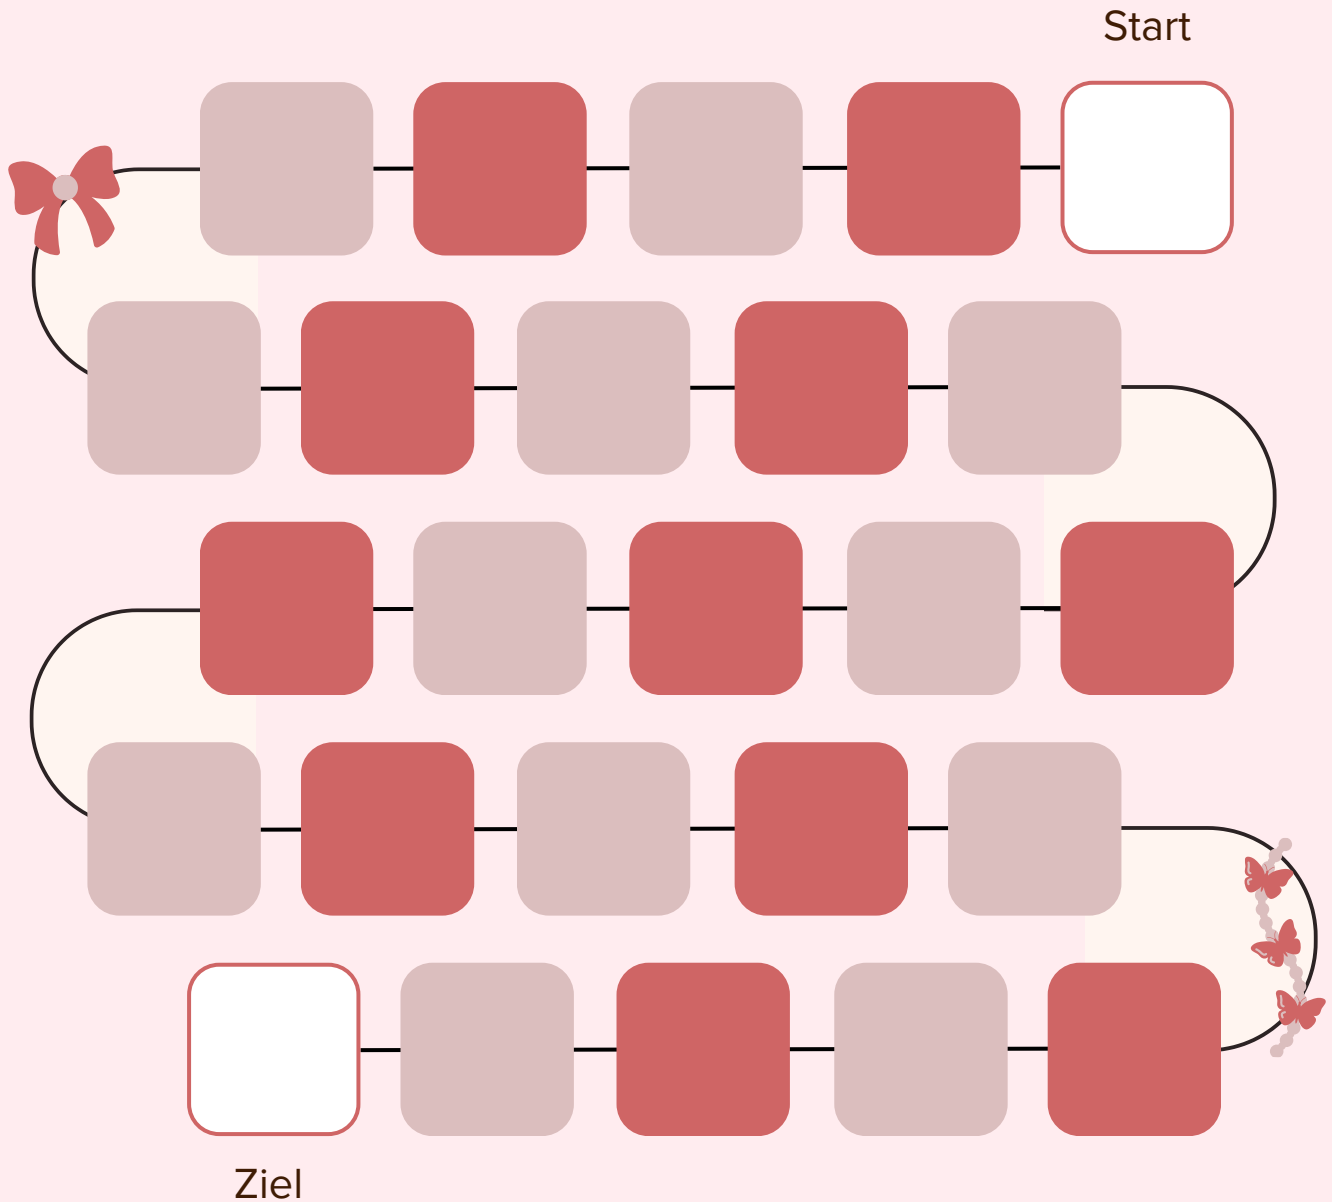

Abnehm Tracker

Starting Weight

Goal Weight